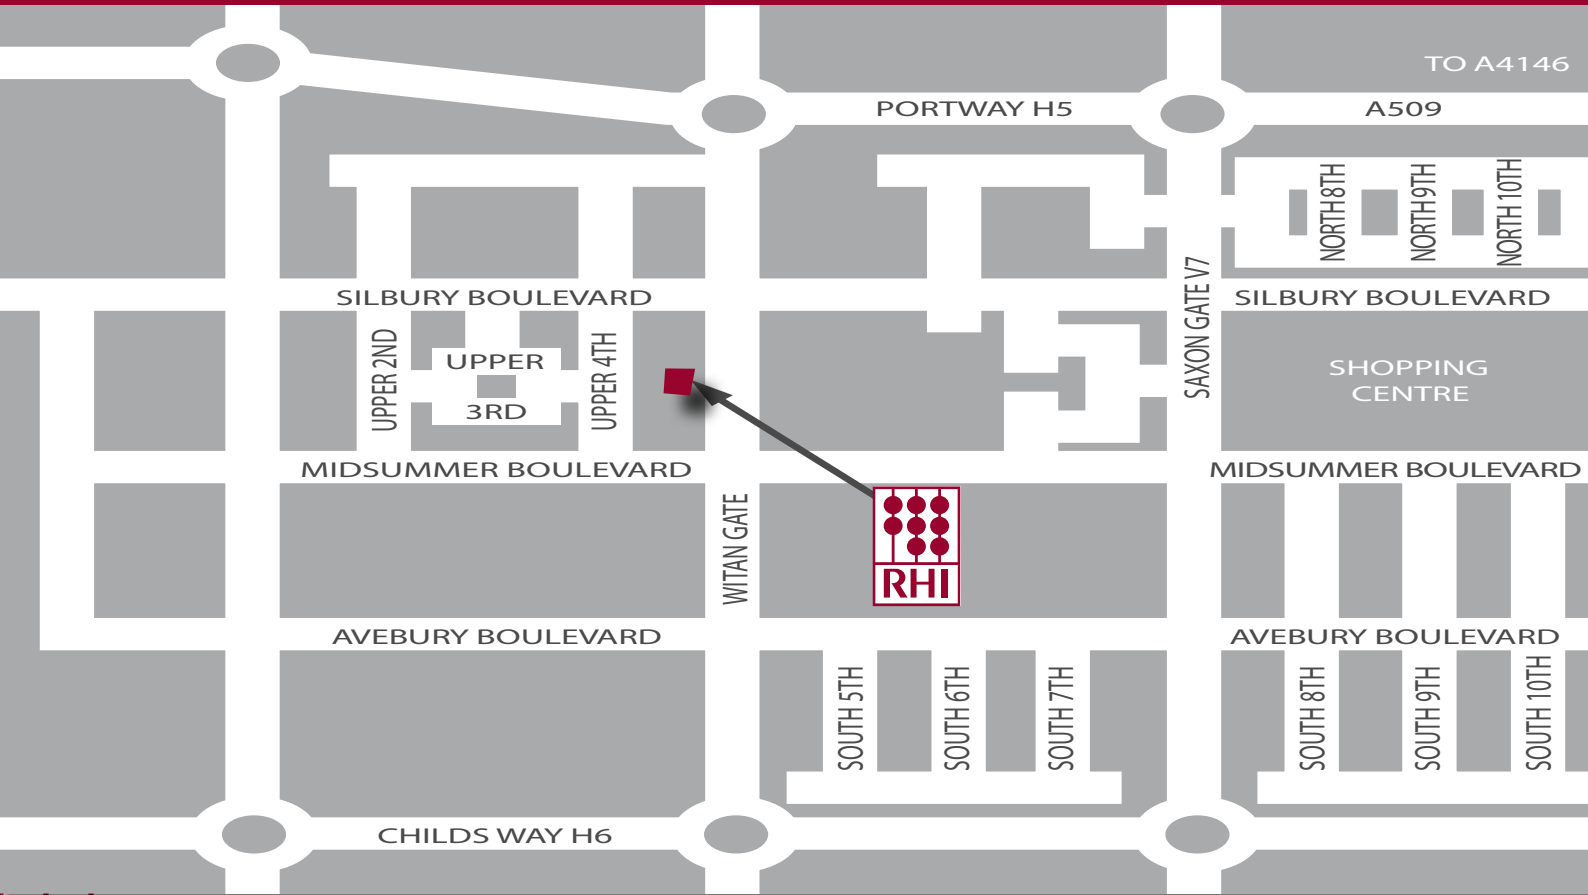

How to find us

**282-292 Witan Gate West
Central
Milton Keynes MK9 1EJ
Telephone: 01908 201 420
Fax: 01908 694 877
Email: miltonkeynes@roberthalf.co.uk**

Directions from the M1 Motorway

At Junction 14, turn left if travelling from the South or right if travelling from the North on Childs Way. Proceed straight across eight roundabouts and at the ninth, called South Witan Roundabout, turn right. Go through two sets of traffic lights and about 50 yards after the second set of lights, turn left into Witan Court.