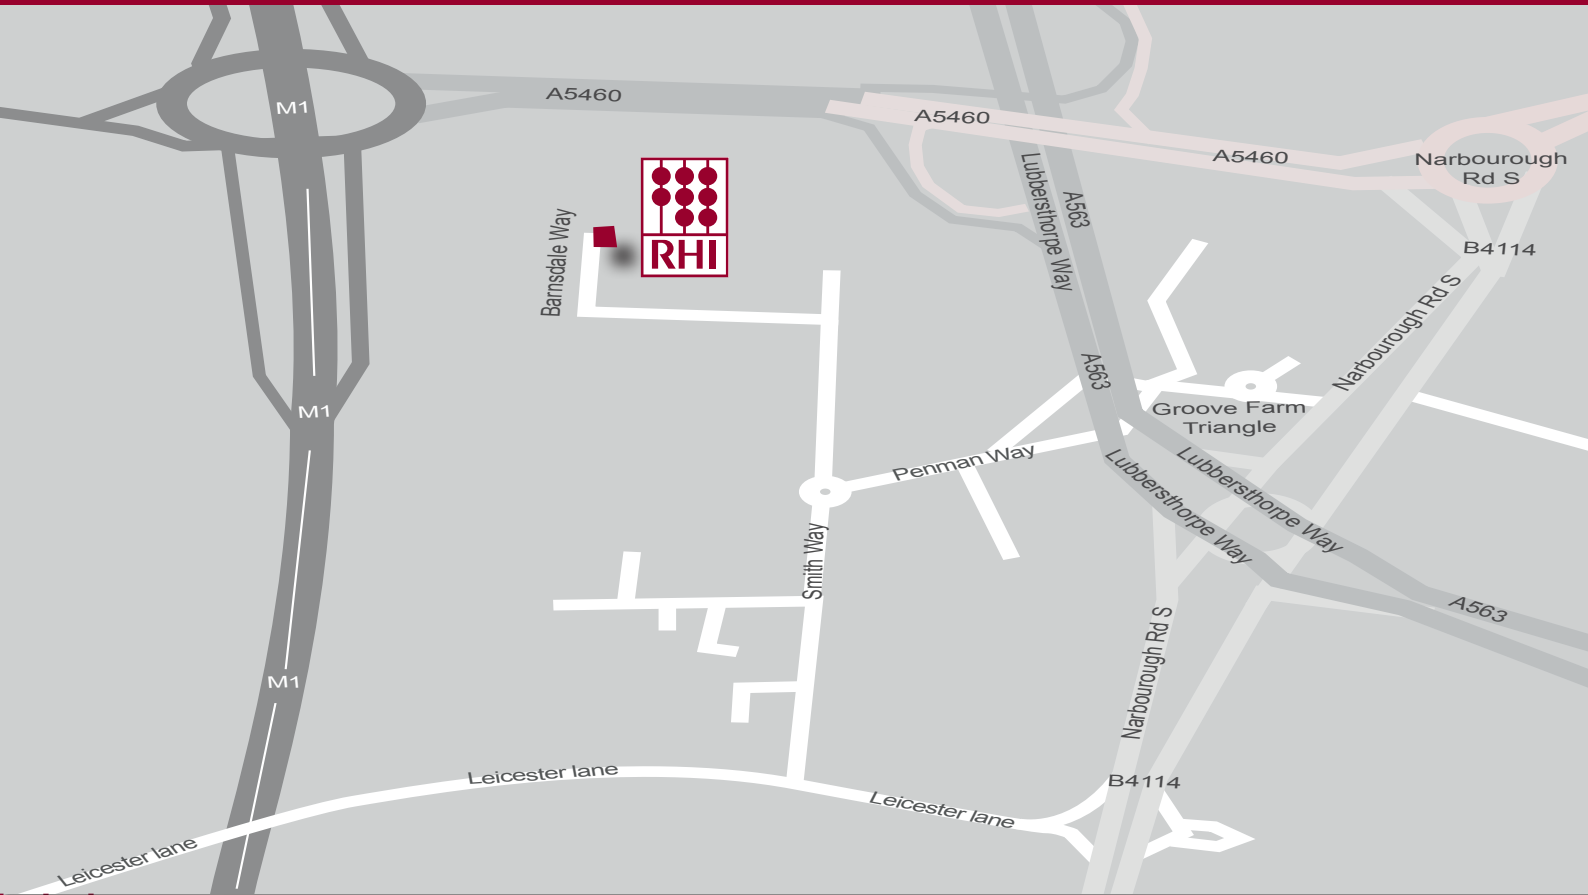

How to find us

**3 Barnsdale Court, Barnsdale Way
Grove Park, Enderby
Leicester, LE19 1SN
Telephone: 0116 263 2100
Fax - 0116 289 9540
Email: leicester@roberthalf.co.uk**

Public Transport

- From St Margaret's Bus Station in Leicester, get the 148 Centre Bus to Grove Park (opposite Thorpe Way)
- Walk towards the Marriott hotel and turn left
- Walk towards the ESPO building and turn right
- Carry on straight until you come to a turning and building on your right
- Robert Half is number 3, Barnsdale Court

From the M1 (North and South Bound)

- Exit the M1 at Junction 21 onto the A5460 toward Leicester
- Take the slip road on the left to A563 / Lubbersthorpe Way (towards Enderby) and follow the road round a sharp left turn
- After passing the turning for the Motorway on your right, get into the right hand lane
- Turn right onto Penman Way (the sign for Grove Park will be visible)
- At the roundabout, turn right
- Turn left at the Marriott hotel
- Turn right at ESPO
- Turn right at the end of the road
- Robert Half is number 3, Barnsdale Court

Car Parking

There is some car parking outside Barnsdale Court

Robert Half®