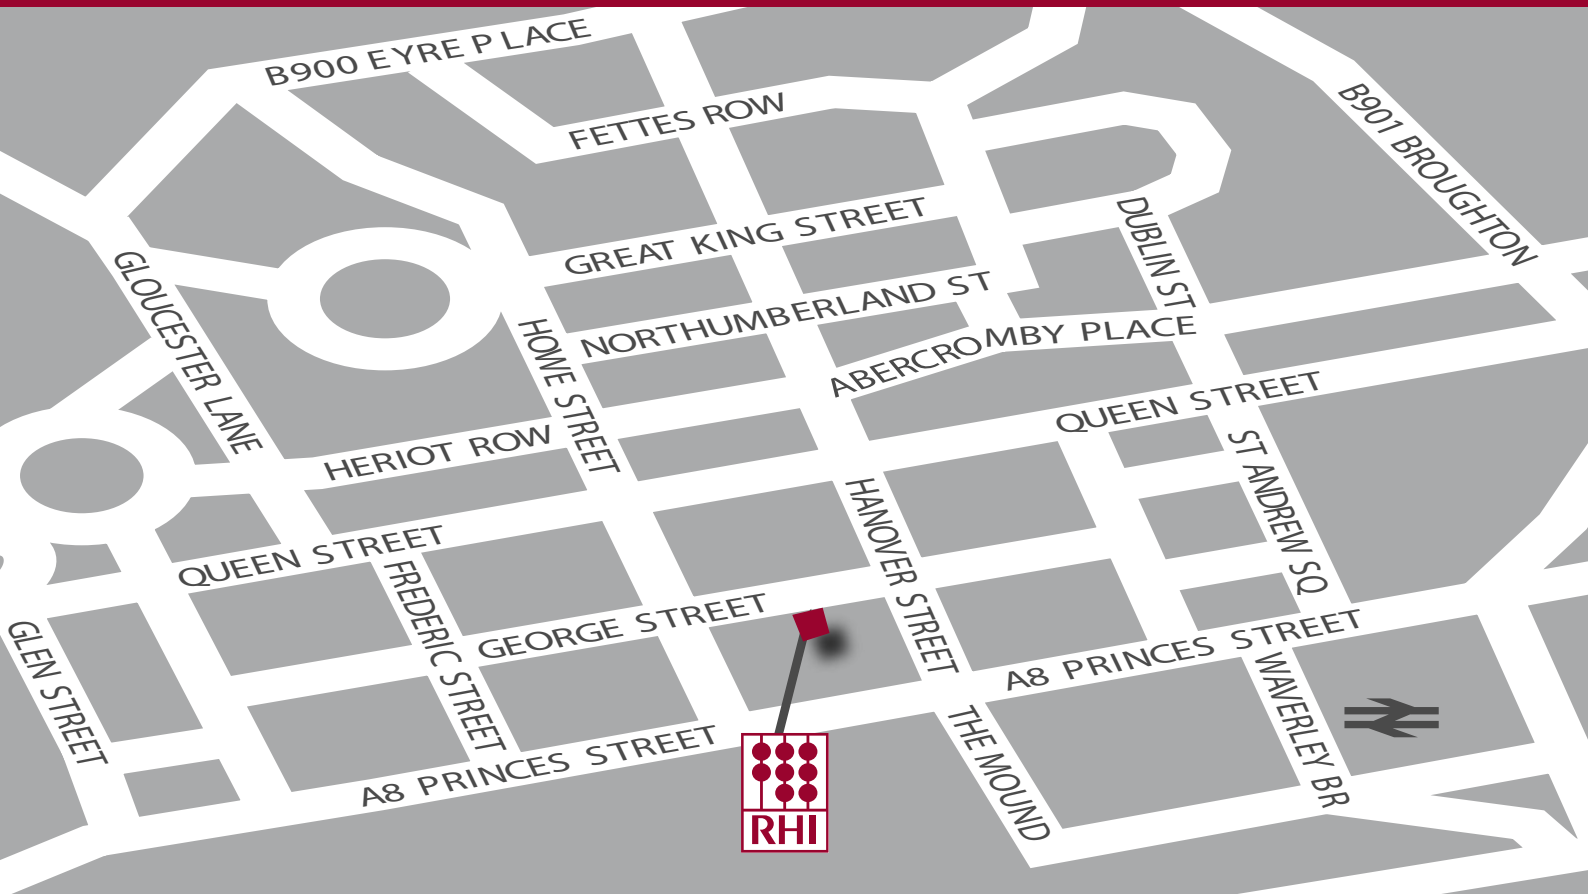

How to find us

Level 3, Ardmore House

40 George Street

Edinburgh EH2 2LE

Telephone: 0131 240 3777

Fax: 0131 240 3799

Email: edinburgh@roberthalf.co.uk

By Train

From Edinburgh Waverley Train Station head towards Princes Street. Turn left and take the second street turn on the left, proceed up Hanover Street and take the second turn on the left onto George Street. Our offices are situated approximately 20 metres beyond Starbucks (on the corner of Hanover Street and George Street)

By Bus

From Edinburgh Bus Station exit onto St Andrew Square. Cross the road and follow the pavement round the periphery of the garden area in the middle. Cross the road and turn into George Street. Continue along George Street, cross over Hanover Street and our offices are situated on the left hand side, approx 20 metres beyond Starbucks.

By Car

Follow signs for A90 into Edinburgh City Centre, continue onto Queensferry Road, over Dean Bridge entering onto Hope Street, at the traffic lights take a right hand turn onto Charlotte Square then turn left onto North Charlotte Street. Follow straight on and at the traffic lights turn right onto Albyn Place and continue onto Queen Street. Turn right into Frederick Street, then take a left at the mini roundabout onto George Street.

By Car from Edinburgh Airport

From Edinburgh Airport, continue straight onto A8, follow signs for Edinburgh City Centre. Continue straight onto St Johns Road all the way into City Centre. When entering Princes Street take the 1st left onto North Charlotte Square. Follow straight on and at the traffic lights turn right onto Albyn Place and continue onto Queen Street. Turn right into Frederick Street, then take a left at the mini roundabout onto George Street.

Robert Half®