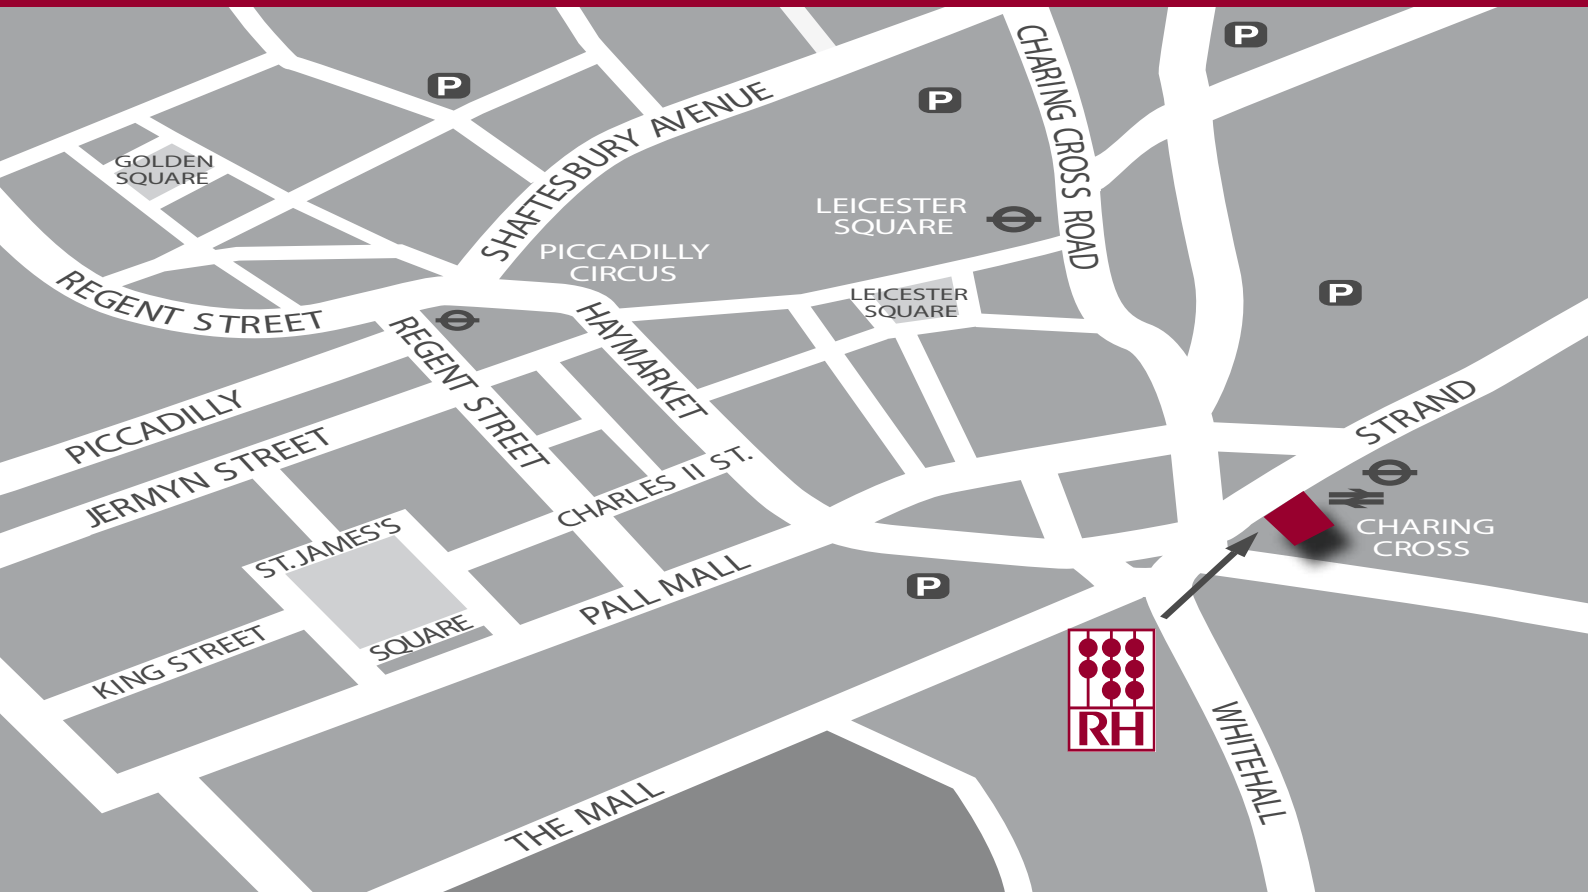

How to find us

Grand Buildings,

**1-3 Strand, Charing Cross,
London WC2N 5HR**

Telephone: 020 7389 6900

Fax: 020 7389 6999

Email:

Permanent Recruitment:

london-perm@roberthalf.co.uk

Temporary Recruitment:

london-temp@roberthalf.co.uk

Interim Recruitment:

london-mr@roberthalf.co.uk

IT Recruitment:

londonrht@roberthalf.co.uk

Administrative Recruitment:

london@officeteamuk.com

From Charing Cross Station

Exit Charing Cross station and turn left on to the Strand.

1-3 Grand Buildings is on your left-hand side.

From Leicester Square Underground Station

Exit the station and walk down Charing Cross Road towards Trafalgar Square. Turn left into the Strand.

1-3 Grand Buildings is on your right-hand side.

Robert Half®