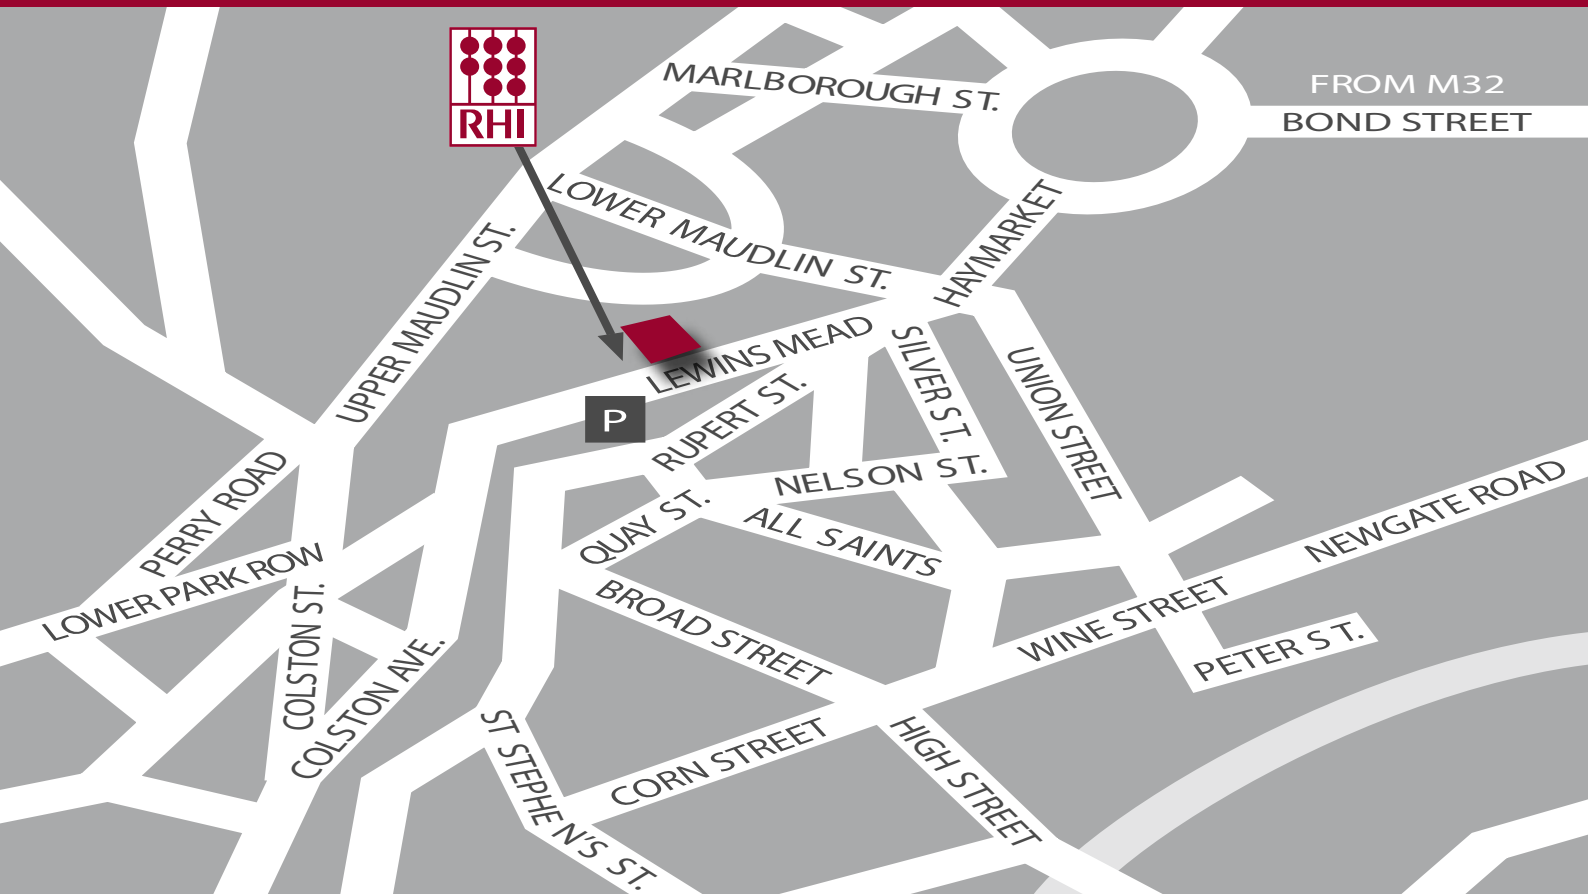

How to find us

**6th Floor, Whitefriars,
Lewins Mead,
Bristol BS1 2NT
Telephone: 0117 993 5400
Fax: 0117 925 3212
Email: bristol@roberthalf.co.uk**

From M32

At the end of the M32 (T-junction), turn right into Bond Street and take the first exit off the roundabout into Haymarket. Travel down past the Broadmead landmark on your left and the Rupert Street NCP Car Park is 200 metres further on your right. Immediately after the NCP, there is a slip road to the right which brings you directly onto Lewins Mead.

Robert Half International is located in Whitefriars (glassbottomed, white building), immediately on your left.

Robert Half®